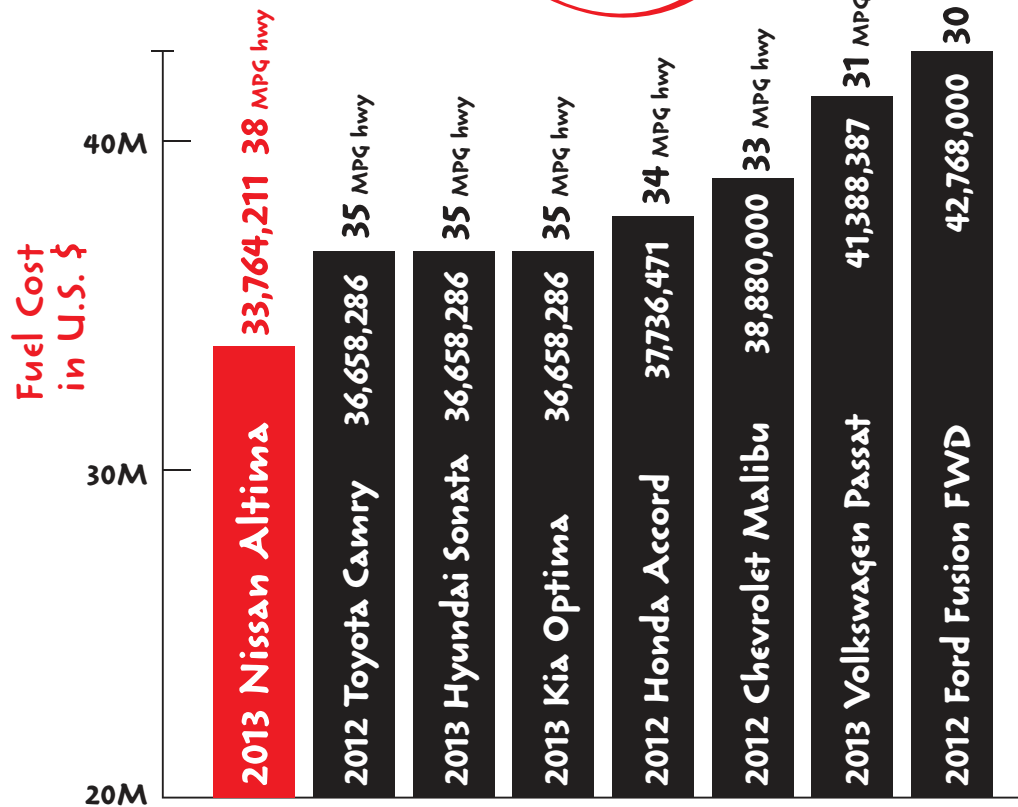

# Cost to drive to Mars

NASA expects manned missions to Mars in the 2030s.

And, you could enjoy the ride with the Altima's new NASA-inspired "zero-gravity" front seats that help to reduce fatigue.

Based on Earth to Mars distance of 352 million miles

Based on gasoline price of \$3.645 per gallon

Source: [www.fueleconomy.gov](http://www.fueleconomy.gov) (August 10, 2012) and NASA

Ward's Upper and Lower Middle Sedan class segments. '13 Altima 2.5S vs. comparably equipped competitors, excluding hybrids and diesel models. '13 Altima 2.5S EPA fuel economy estimate 38 MPG hwy. Actual mileage may vary with driving conditions—use for comparison purposes only. Cost calculation based on EPA U.S. regular gasoline price of \$3.645 per gallon factored into estimated distance to Mars.